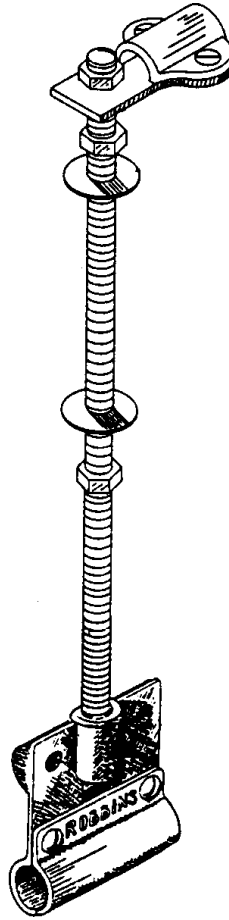

LightningMaster[®]
Corporation

Thru Roof Cable Connector 1/2" Rod Copper

This drawing is confidential and all rights are reserved. It shall not be reproduced, copied, lent or disposed of directly or indirectly, nor used for any other purpose than that for which it is specifically furnished

**Model #
LM-CN-TR-1/2"-C**